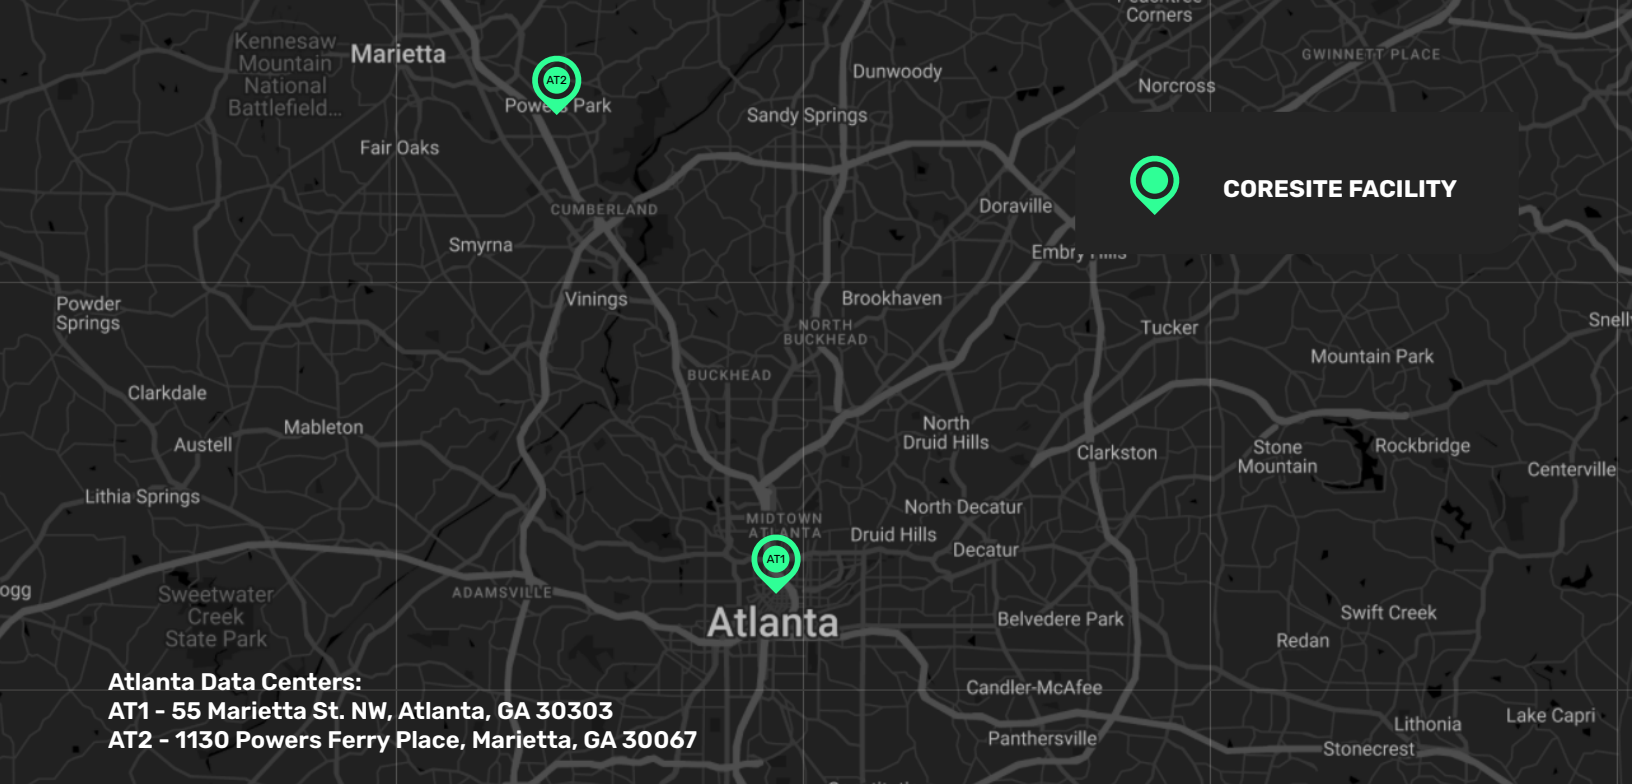

Atlanta Data Centers:

AT1 - 55 Marietta St. NW, Atlanta, GA 30303

AT2 - 1130 Powers Ferry Place, Marietta, GA 30067

FUTURE-PROOFING YOUR DIGITAL BUSINESS

DATA CENTERS

Customizable options from a single cabinet to private suites. Atlanta data center facilities serve as a hub – enabling businesses to connect with the world.

CORESITE OPEN CLOUD EXCHANGE®

Orchestrate all your connections to cloud service providers, network service providers, services and workloads through one user-friendly service delivery platform.

CONNECTIVITY

Leverage a wide range of interconnection and dedicated internet services.

BUSINESS CONTINUITY AND DISASTER RECOVERY PREPAREDNESS

A seasoned team of experts operate the facilities, using best-in-class processes and procedures at low-risk locations.

**Find out more.
Click. Call. Write.**

CoreSite.com | +1 866.777.CORE | Info@CoreSite.com