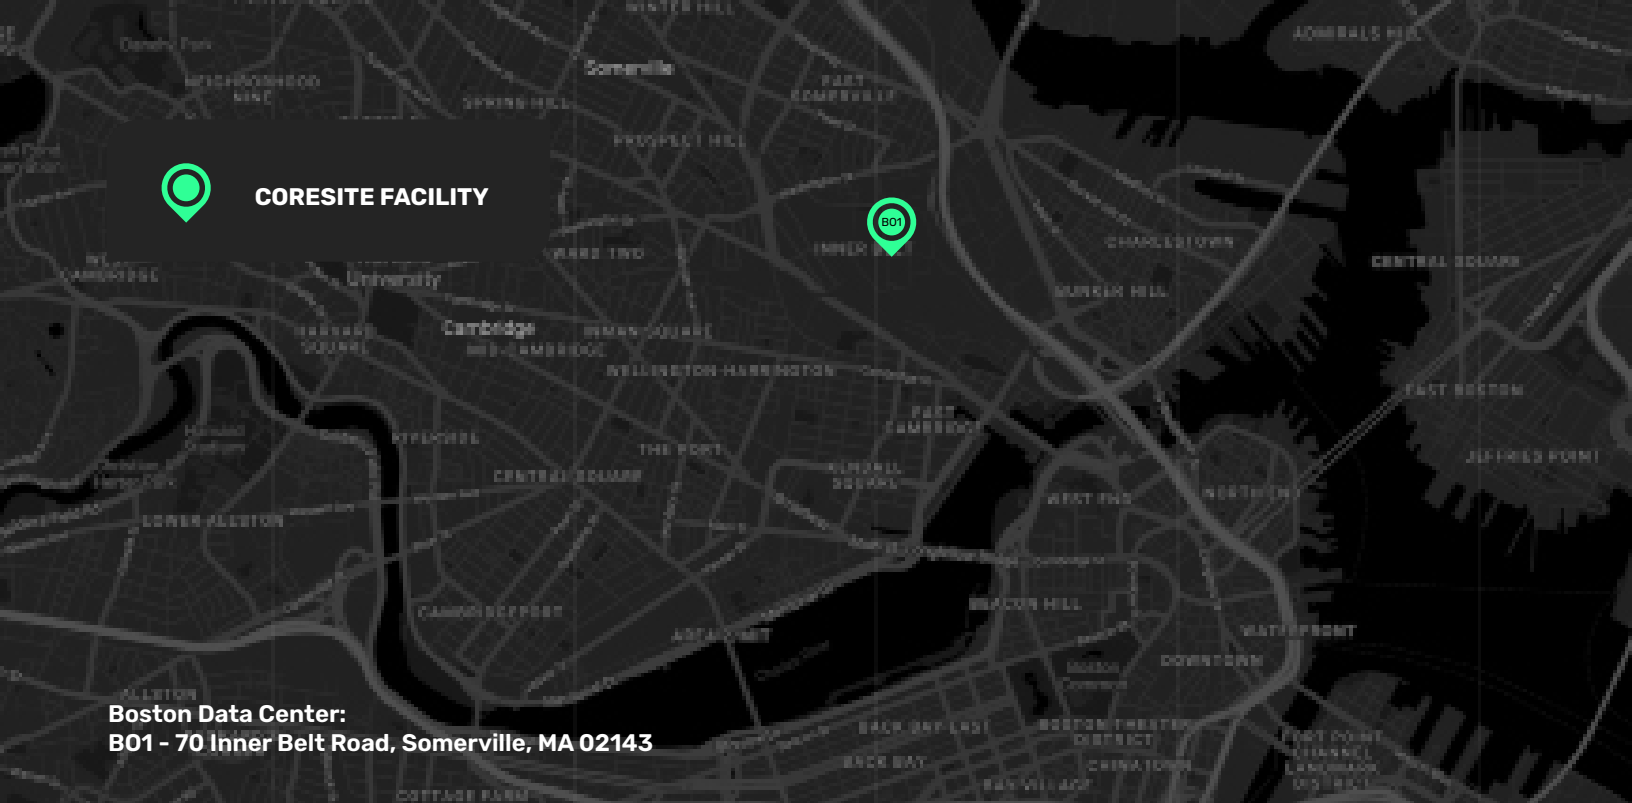

CORESITE VALUE BY VERTICAL

MANAGED SERVICE PROVIDERS AND SERVICE INTEGRATORS

Interconnect with CoreSite's robust ecosystem

- Low-latency connectivity to the many financial, technological and educational enterprises located in the area
- Grow revenue by expanding addressable market and inter-market data center connectivity

EDUCATION AND RESEARCH

- Proximity to Cambridge and access to AWS Direct Connect/Cloud and Microsoft Azure ExpressRoute (which is a hotbed of labs and research facilities) positions B01 as an ideal location for outsourced requirements
- 100% uptime SLA assures optimized distance learning experience

ENTERPRISE

Future-proof your digital business

- Utilize the [Open Cloud Exchange®](#) to simplify network connectivity services and automate cloud connectivity
- Great versatility with regards to size, density and compliance requirements

**Find out more.
Click. Call. Write.**

[CoreSite.com](https://www.CoreSite.com) | +1 866.777.CORE | Info@CoreSite.com