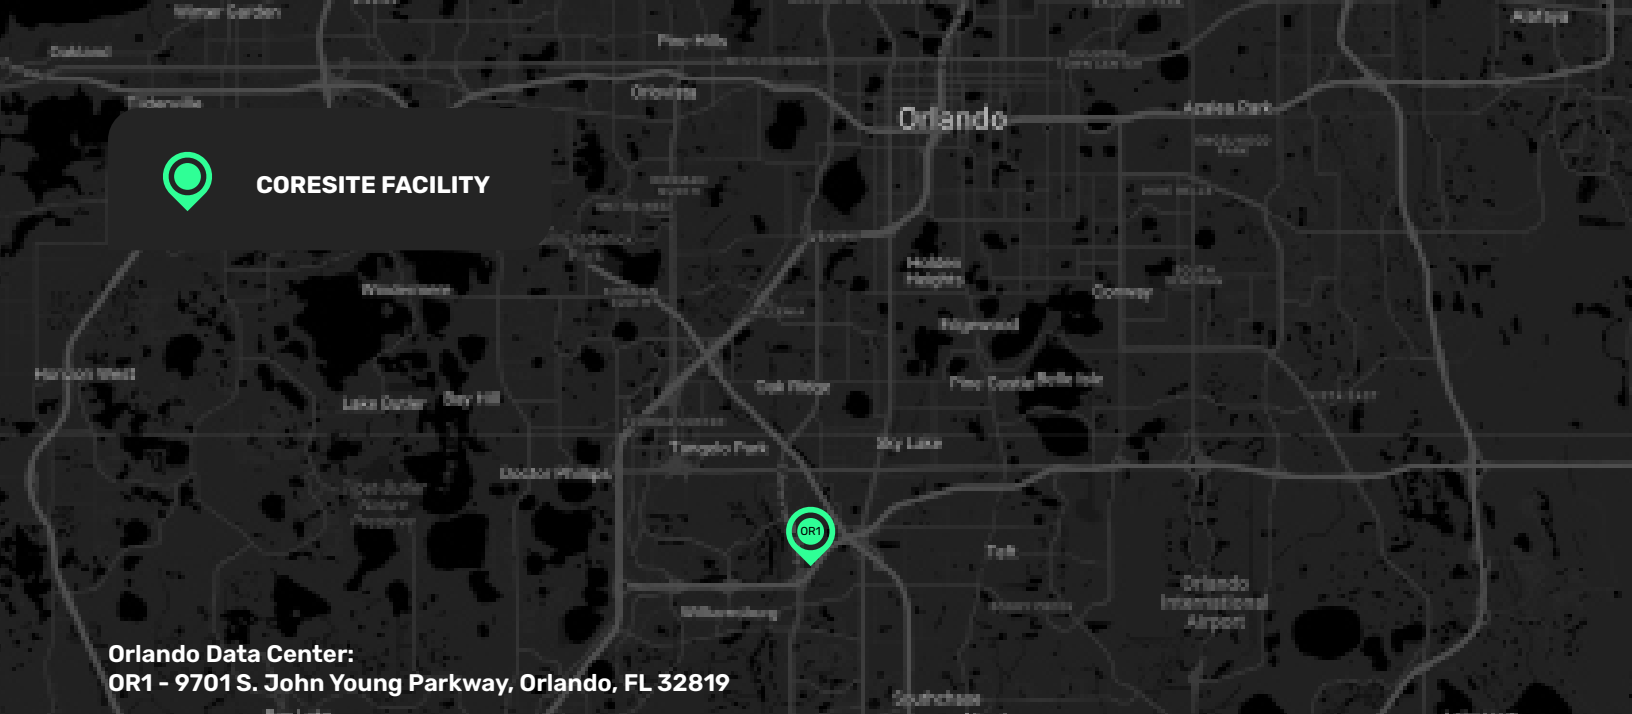

Orlando Data Center:
OR1 - 9701 S. John Young Parkway, Orlando, FL 32819

FUTURE-PROOFING YOUR DIGITAL BUSINESS

DATA CENTERS

- Customizable build-out options, from a single cabinet to private suites
- 30,000+ sq. ft. expansion capability

CORESITe OPEN CLOUD EXCHANGE®

- Orchestrate all your connections to CSPs, network service providers, IT services providers and workloads through one user-friendly service delivery platform
- Automate service provisioning for comprehensive cloud-adjacent and data center connectivity services

CONNECTIVITY

- A hub enabling businesses to connect regionally and nationally
- Leverage a wide range of interconnection and dedicated internet services

BUSINESS CONTINUITY AND DISASTER RECOVERY PREPAREDNESS

- Facility operated with best-in-class processes and procedures
- Twin Plant configuration provides critical power redundancy

Find out more.
Click. Call. Write.

[CoreSite.com](https://www.CoreSite.com) | +1 866.777.CORE | Info@CoreSite.com