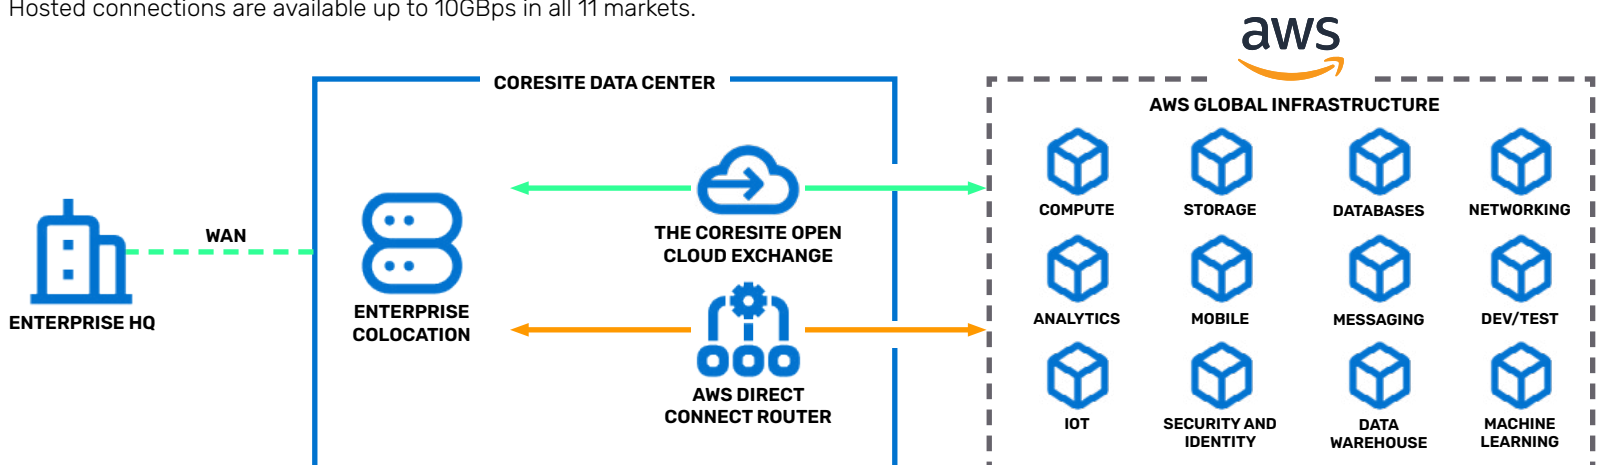

CoreSite and Amazon Web Services

Extend Your Infrastructure to AWS

CoreSite offers native access to AWS Direct Connect, enabling dedicated connectivity between your infrastructure and Amazon Web Services.

HOW IT WORKS

Dedicated Connection – Customers in Los Angeles, Silicon Valley, Denver, New York, Northern Virginia and Washington, D.C. can connect to AWS Cloud via the AWS Direct Connect native router deployed at a CoreSite data center. Dedicated connectivity occurs over 1GBps, 10GBps and 100GBps ethernet fiber-optic cable.

Hosted Connection – Customers can connect to AWS Direct Connect via the CoreSite Open Cloud Exchange® in all 11 markets. Hosted connections are available up to 10GBps in all 11 markets.

The CoreSite Open Cloud Exchange – The Open Cloud Exchange (OCX) is software-defined network services platform that provides single or redundant ports into our switching platform, enabling private virtual connections to single or redundant ports into multiple service providers among CoreSite data centers and the digital ecosystem. CoreSite revolutionized network connectivity over a decade ago with the introduction of the OCX. This leading interconnection platform provides superior connectivity and a robust and interconnected partner ecosystem needed to reach new markets, rapidly scale on-demand, reduce total cost of operation and accelerate IT modernization. Since its debut, CoreSite has continually invested in building out the platform to support use cases in the age of digitization including cloud connect peering and cloud-to-cloud communication.