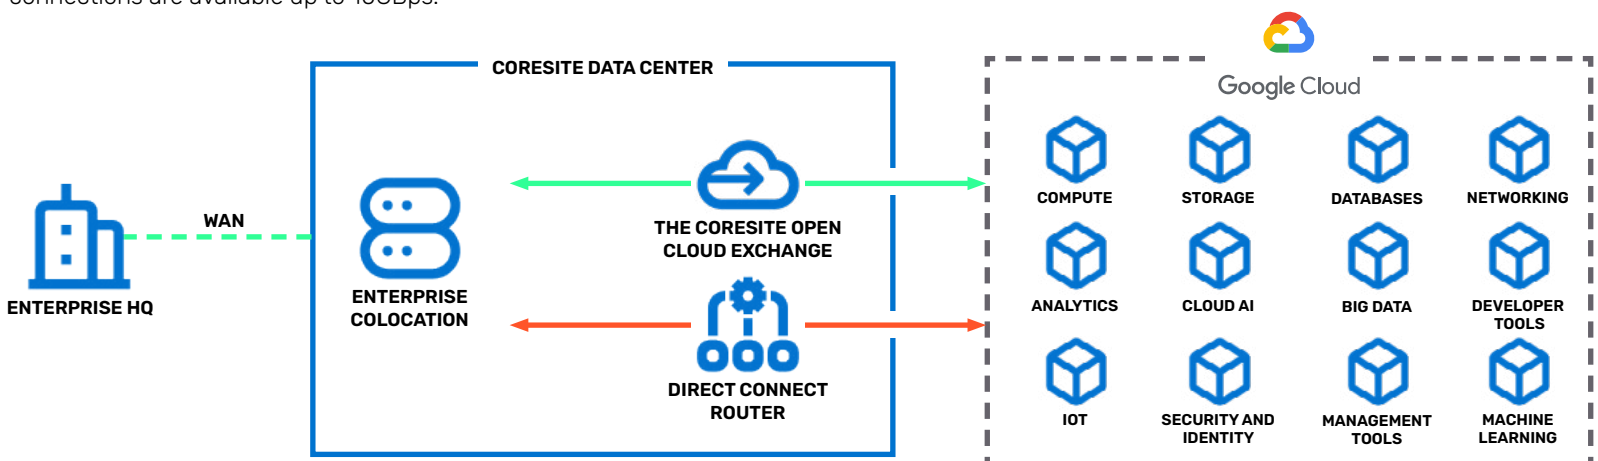

CoreSite and Google Cloud Platform

Superior Performance, Effortless Scale

Expand your infrastructure and expand your business capabilities with Google Platform and CoreSite.

With Google Cloud Interconnect, you can establish private, low-latency network connectivity between your dedicated infrastructure and the Google Cloud platform (GCP) – optimizing your hybrid IT environment. When you bypass the public internet and connect to Google, you benefit from reduced data transfer costs, improved security and increased network performance. Google Cloud Interconnect enables you to securely and efficiently extend your on-premises infrastructure into the cloud.

HOW IT WORKS

Dedicated Connection – Customers have direct access to Google Cloud’s edge point of presence located at CoreSite’s Chicago, Denver, Los Angeles, Reston and Silicon Valley data center campuses. The Dedicated Interconnect connection is delivered over fiber cross connect up to 100GBps.

Partner Interconnect: Customers can connect to Google Cloud via the CoreSite Open Cloud Exchange® in all 11 markets. Ethernet virtual connections are available up to 10GBps.

The CoreSite Open Cloud Exchange – The Open Cloud Exchange (OCX) is software-defined network services platform that provides single or redundant ports into our switching platform, enabling private virtual connections to multiple service providers among CoreSite data centers and the digital ecosystem. CoreSite revolutionized network connectivity over a decade ago with the introduction of the OCX. This leading interconnection platform provides superior connectivity and a robust and interconnected partner ecosystem needed to reach new markets, rapidly scale on-demand, reduce total cost of operation and accelerate IT modernization. Since its debut, CoreSite has continually invested in building out the platform to support use cases in the age of digitization including cloud connect peering and cloud-to-cloud communication.