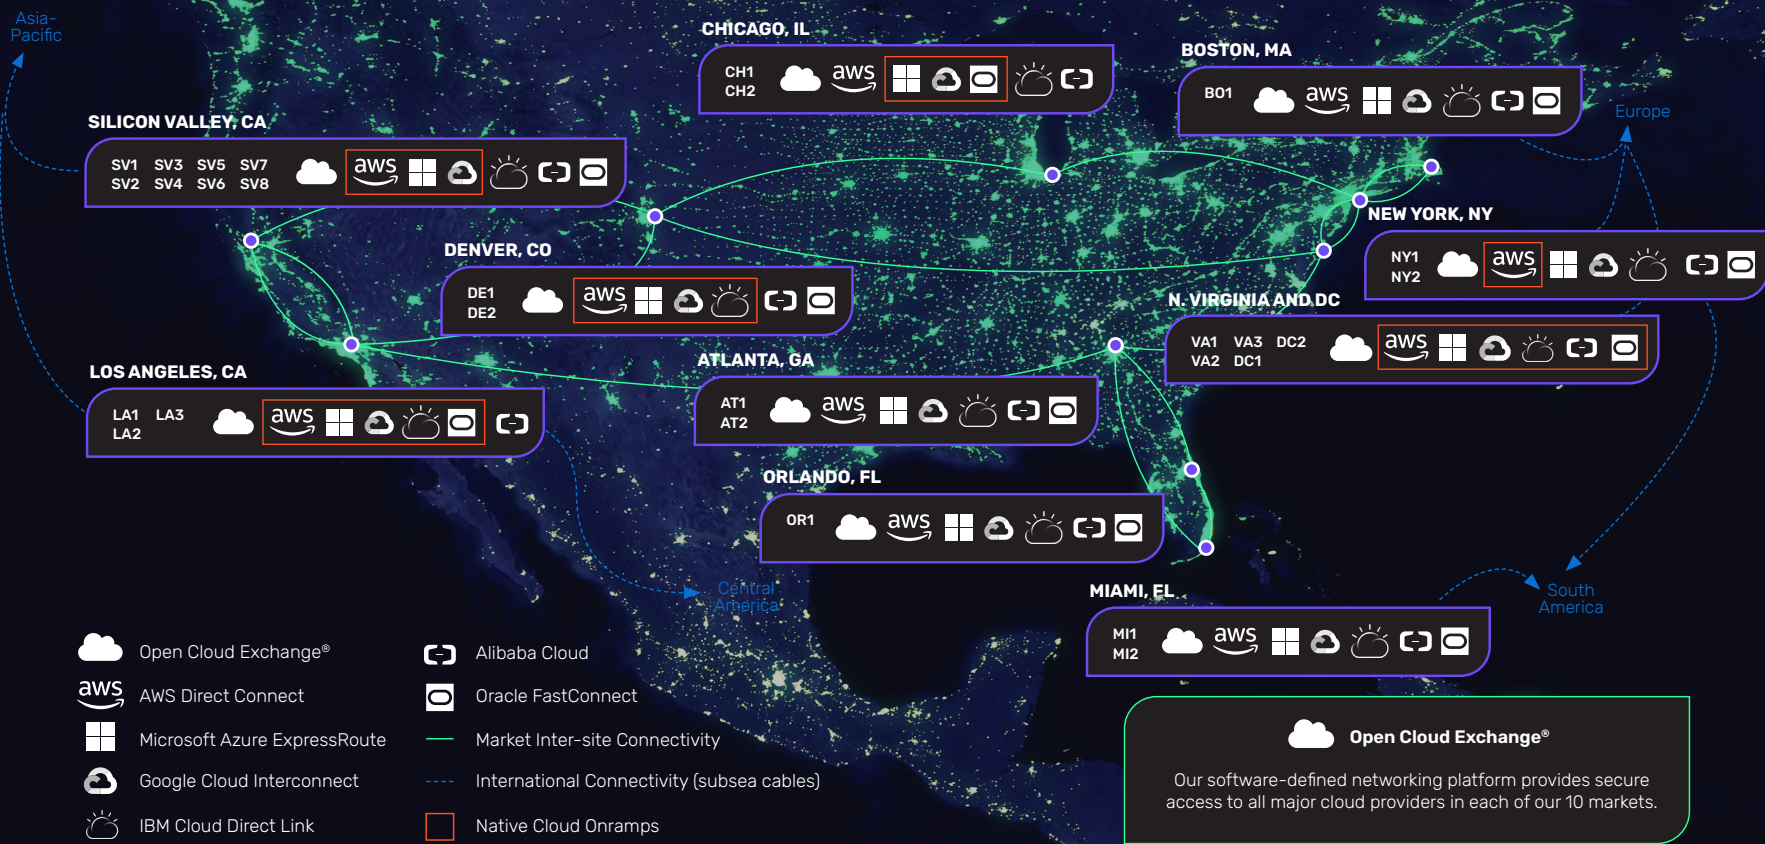

The Intersection of Interconnection

GET STARTED

To take advantage of the opportunities afforded by the Any2Exchange® for internet peering, customers must order an interconnection with CoreSite and separately negotiate a peering agreement directly with their network(s) of choice. A connection to the global internet as well as a registered Autonomous System Number (ASN) from a regional internet registry such as ARIN or RIPE are both required to peer on the Any2Exchange® for internet peering.

Visit [CoreSite.com](https://www.coresite.com) to get started.

**Find out more.
Click. Call. Write.**

[CoreSite.com](https://www.coresite.com) | +1 866.777.CORE | Info@CoreSite.com